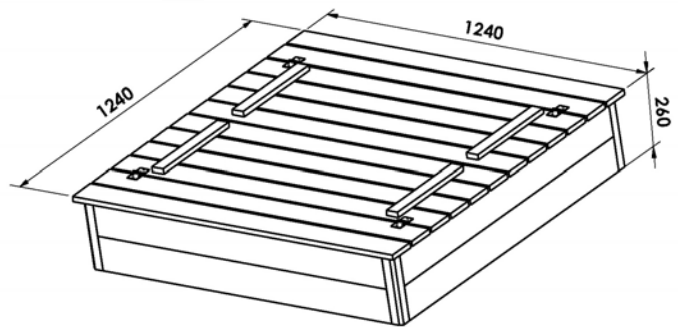

Sandbox playground for children Taiga, Larch

Item code: 253080

EAN: 4752072530805

Material	Product	Treatment	Pallet	Pieces on truck
Siberian Larch	1pc  38 kg	Oiled	10pcs  390 kg	400pcs
	